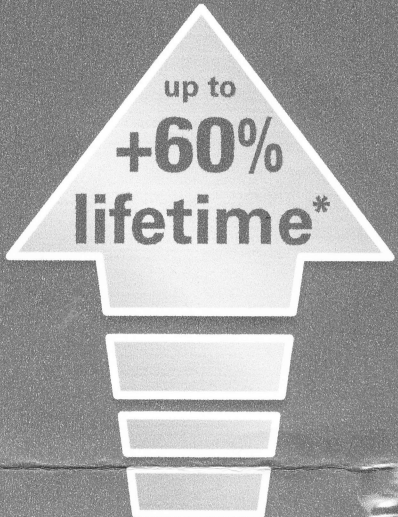

**EOL optimized.  
Extended lifetime.  
Extraordinary performance.  
MP-E for Premium Watches**

\*) Refers to watches with EOL function

# MP-E Packaging

Most premium watches have a battery **EOL** (End Of Life) indicator. When the second hand begins to jump in four-second intervals, it is time to have the battery replaced by a certified service center.