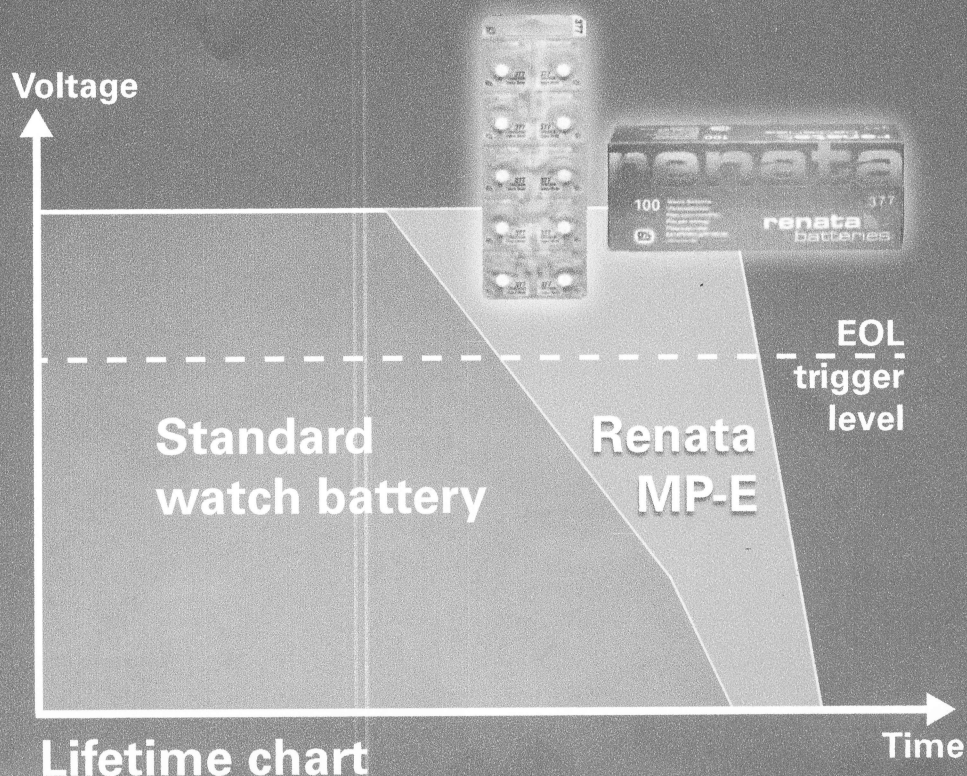

**EOL optimized.  
Extended lifetime.  
Extraordinary performance.  
MP-E for Premium Watches**

\*) Refers to watches with EOL function

# MP-E Packaging

Most premium watches have a battery **EOL** (End Of Life) indicator. When the second hand begins to jump in four-second intervals, it is time to have the battery replaced by a certified service center.